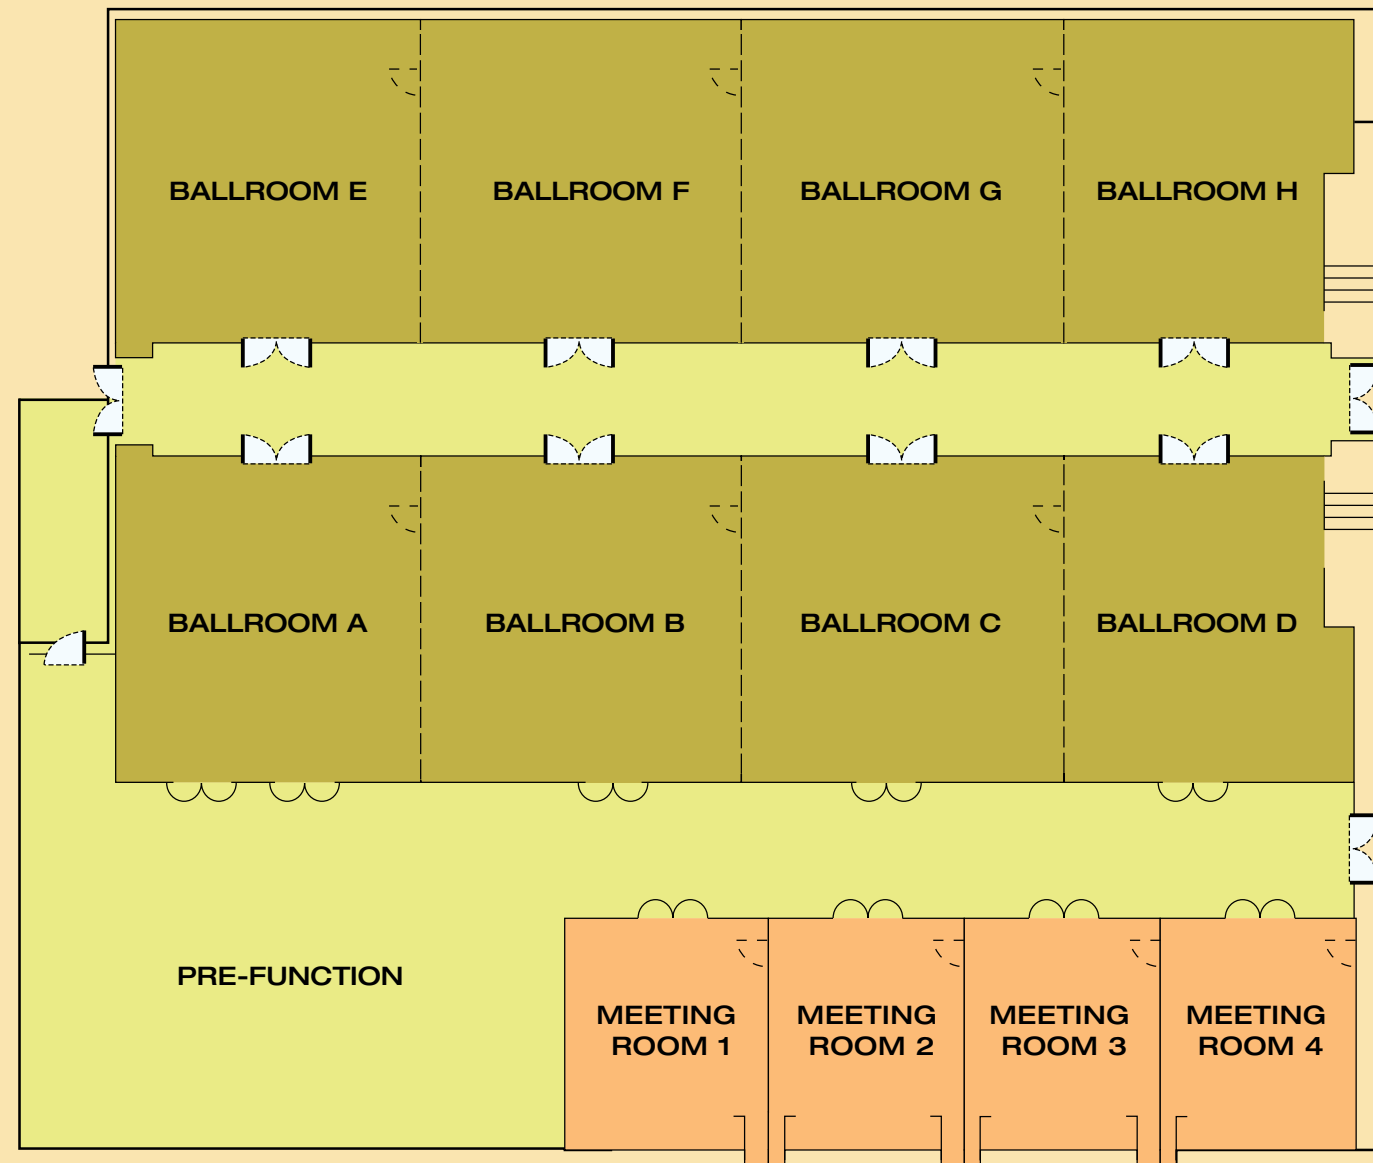

BALLROOM FACILITIES

← BUS ENTRANCE

MEETING SPACE

ROOM	DIMENSIONS	SQ. FEET	BANQUETS	THEATER	CLASSROOM	RECEPTION	CONFERENCE	CEILING HEIGHT
Seminole Ballroom	160x100	16000	1080	1700	1080	1680		20'
Seminole Ballroom B	42x40	1680	110	150	100	150	44	20'
Seminole Ballroom D	42x40	1680	110	150	100	150	44	20'
Seminole Ballroom F	42x40	1680	110	150	100	150	44	20'
Seminole Ballroom H	42x40	1680	110	150	100	150	44	20'
Seminole Ballroom B/M	58x40	2320	150	210	130	200		20'
Seminole Ballroom D/M	58x40	2320	140	200	125	200		20'
Seminole Ballroom F/M	58x40	2320	150	200	125	200		20'
Seminole Ballroom H/M	58x39	2262	140	180	110	200		20'
Seminole Ballroom B/C	80x42	3360	220	320	170	225		20'
Seminole Ballroom E/F	80x42	3360	200	300	170	225		20'
Seminole Ballroom G/H	80x42	3360	200	320	170	225		20'
Seminole Ballroom B/C/M	80x58	4640	280	410	240	325		20'
Seminole Ballroom E/F/M	80x58	4640	280	410	240	325		20'
Seminole Ballroom G/H/M	80x58	4640	280	410	240	325		20'
Seminole Ballroom B/C/D	120x42	5040	330	480	280	410		20'
Seminole Ballroom A/B/C/M	120x58	6960	400	540	340	500		20'
Seminole Ballroom E/F/G/M	120x58	6960	400	540	340	500		20'
Seminole Ballroom A/B/C/D	160x42	6720	400	540	340	500		20'
Seminole Ballroom A/B/C/D/M	160x42	9280	540	875	560	750		20'
Seminole Ballroom A/E/M	100x40	4000	220	350	200	275		20'
Seminole Ballroom C/G/M	100x40	4000	240	380	220	275		20'
Seminole Ballroom A/B/E/F/M	100x80	8000	540	850	540	840		20'
Seminole Ballroom C/D/G/H/M	100x80	8000	540	850	540	840		20'
Seminole Ballroom B/C/D/F/G/H/M	120x100	12000	740	1200	800	1200		20'
Meeting Room	108x30	3180	200	280	148	200		13'
Meeting Room 2	30x26	780	50	70	37	50	24	13'
Meeting Room 4	30x26	780	50	70	37	50	24	13'
Meeting Room 2 & 3	30x53	1560	100	140	74	100	40	13'
Meeting Room 1/2/3	30x78	2340	150	210	111	150	60	13'
Outdoor Function Pool Deck 1								
Outdoor Function Pool Deck 3								

These specs are setting room without audio/visual equipment.
Ceiling heights are measured from chandeliers.