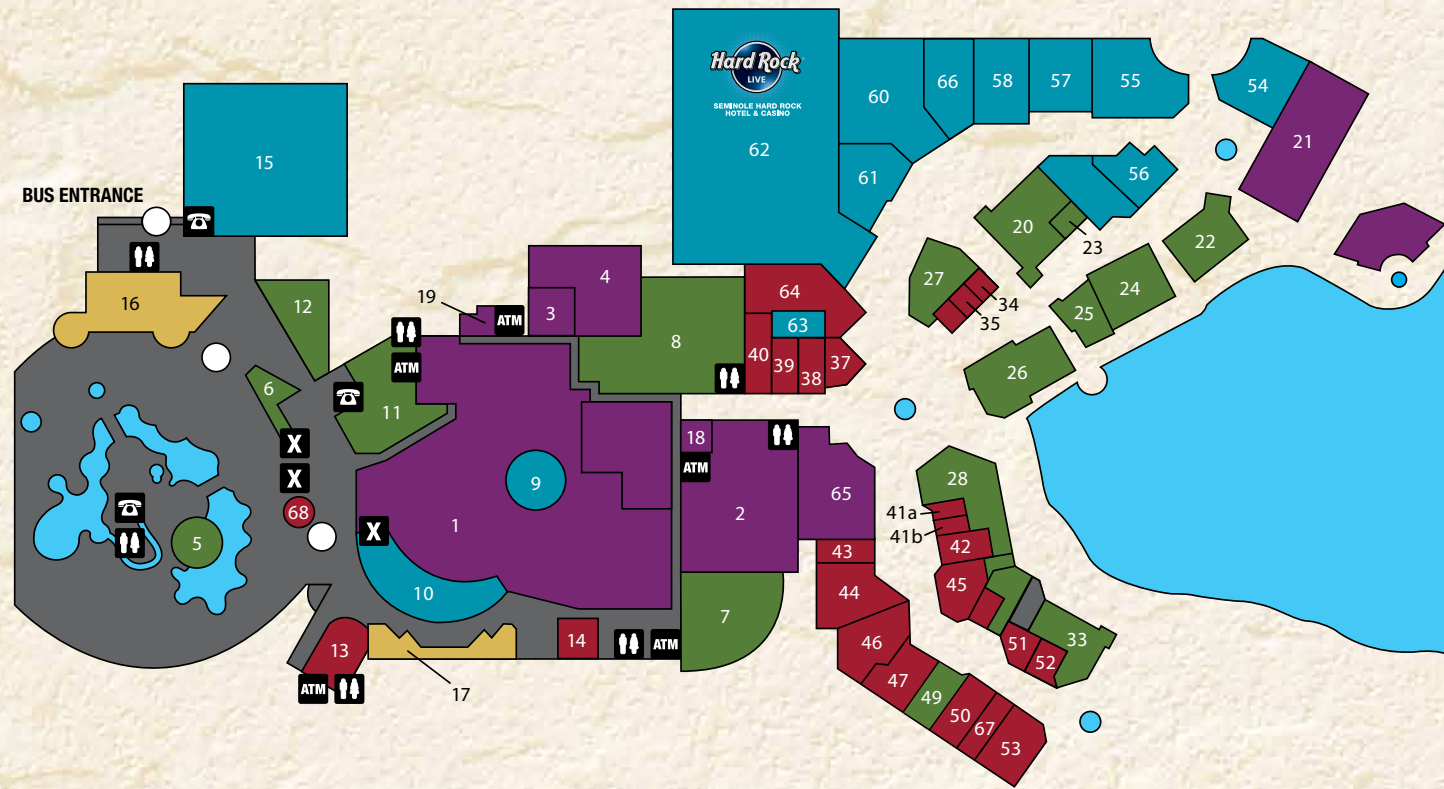

## ROCK 'N ROLL ART ON THE WALLS. STATE-OF-THE-ART TECHNOLOGY EVERYWHERE YOU NEED IT.

Rock your next meeting or conference here. Our 40,000 square feet of meeting and exhibit space includes a 16,000 square-foot grand ballroom divisible by eight, a 7,000 square-foot poolside function area, and several smaller rooms for breakouts and board meetings. Plus, Hard Rock Live features a 5,500 seat arena with multifunctional space that can host exhibitions, concerts, and large special events.

## PLAY

- 1 Slots & Table Games
- 2 High Limit Area
- 3 Non-Smoking Gaming Area
- 4 High Limit Table Games
- 18 Player's Club
- 19 Cashier
- 21 Seminole Okalee Indian Village
- 65 The Poker Room in Seminole Paradise

## PARTY

- 9 Casino Center Bar
- 10 Lobby Bar
- 15 Grand Ballroom
- 54 The Improv Comedy Club/ Wet Willies
- 55 Passion Nightclub
- 56 Murphy's Law Irish Pub
- 57 Gryphon
- 58 Pangaea Lounge
- 60 Opium
- 61 Knighttime Billiards
- 62 Hard Rock Live
- 63 Slims
- 66 Paradise Live!

- 25 Johnny Rockets
- 26 Tatu
- 27 Martorano's Italian-American Kitchen
- 28 Tequila Ranch
- 33 Hooters
- 49 Rock N' Hookah