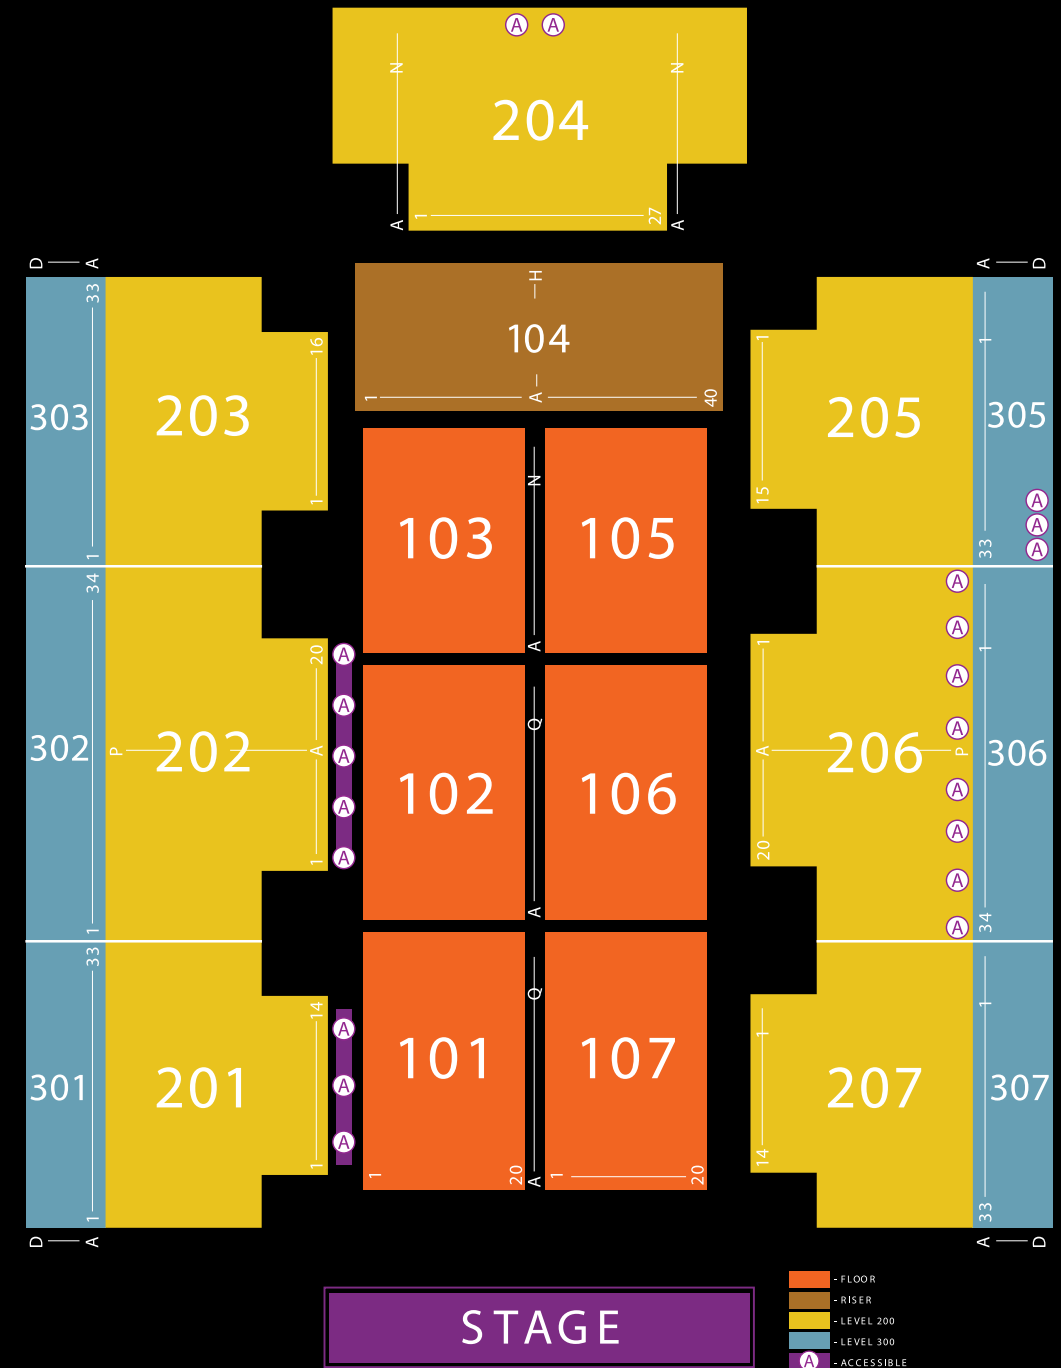

14,000 SQUARE FEET OF MEETING & EXHIBIT SPACE

HARD ROCK LIVE